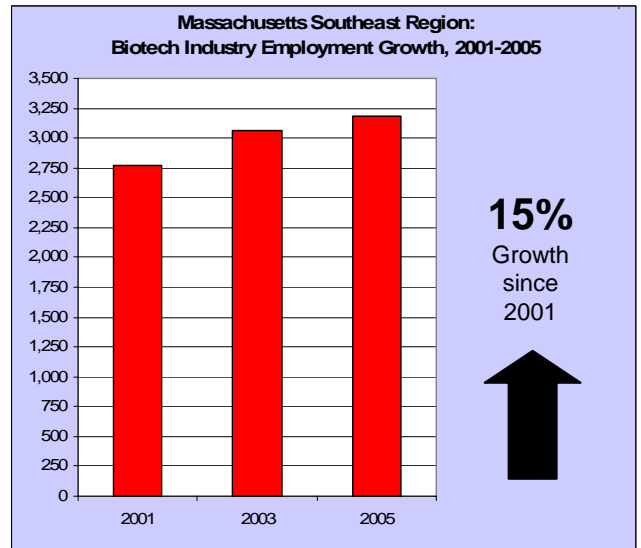

Southeast Region

Complementing the beautiful coastline of the South Shore, Cape Cod, and South Coast of southeastern Massachusetts is the rich tradition of precision manufacturing in the region. The century-old jewelry industry spurred the modern growth of high-tech manufacturing – especially medical devices.

Graph includes employment figures for Bristol, Plymouth and Barnstable counties. Source: Bureau of Labor Statistics.

Served by I-95, I-495, and I-195, the region is also connected to Boston by three MBTA commuter rail lines, Amtrak service from Boston to Providence, New York, and beyond. Travel time from any part of the region to Boston-Cambridge is generally from 20 minutes to one hour. The area is also rich in space to grow, with a large number of industrial and research parks with excellent infrastructure.